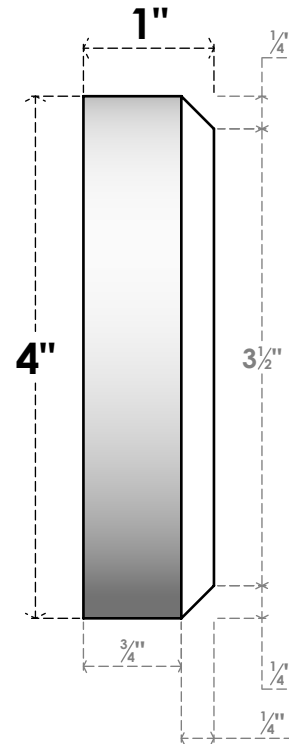

ROSP040X040X100GRY10

4"W X 4"H X 1"P STANDARD GRAYSON FLOWER ROSETTE WITH BEVELED EDGE, ARCHITECTURAL GRADE PVC

FRONT

SIDE

EKENA MILLWORK
2300 WEST MAIN ST.
CLARKSVILLE, TX 75426
TOLL FREE: 866-607-0453
WWW.EKENAMILLWORK.COM

NOTES

1. INSTALLATION TO BE COMPLETED IN ACCORDANCE WITH MANUFACTURER'S SPECIFICATIONS.
2. DRAWING MAY NOT BE TO SCALE
3. THIS DRAWING IS INTENDED FOR DESIGN AND PLANNING PURPOSES ONLY.
4. ALL INFORMATION CONTAINED HEREIN WAS CURRENT AT THE TIME OF DEVELOPMENT BUT MUST BE REVIEWED AND APPROVED BY THE PRODUCT MANUFACTURER TO BE CONSIDERED ACCURATE.
5. ARCHITECTURAL GRADE PVC PRODUCTS ARE MADE FROM EXPANDED CELLULAR PVC AND COME NATURALLY WHITE BUT MAY BE PAINTED