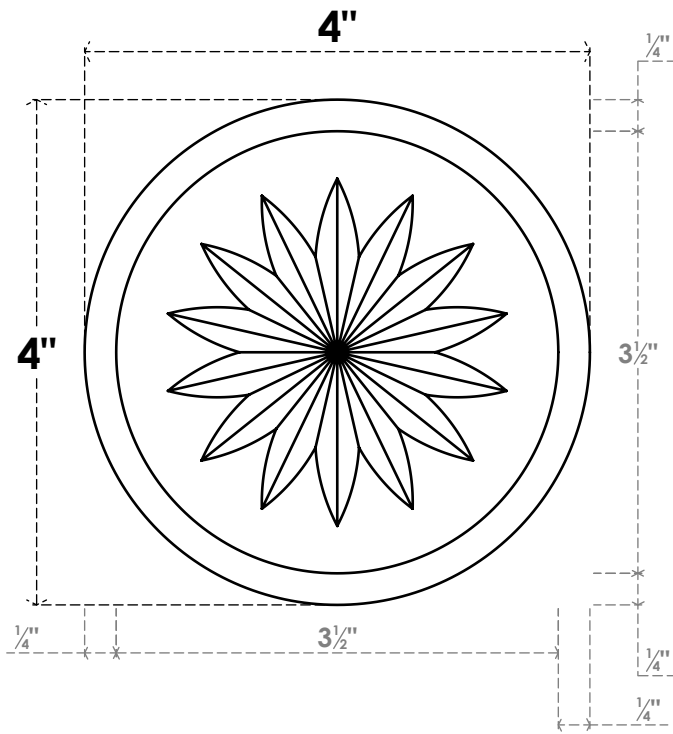

ROSP040X040X100GRY10

4"W X 4"H X 1"P STANDARD GRAYSON FLOWER ROSETTE WITH BEVELED EDGE, ARCHITECTURAL GRADE PVC

FRONT

SIDE

EKENA MILLWORK
2300 WEST MAIN ST.
CLARKSVILLE, TX 75426
TOLL FREE: 866-607-0453
WWW.EKENAMILLWORK.COM